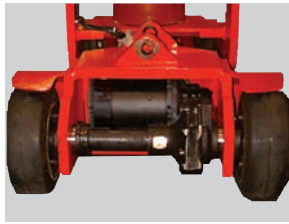

COMPACT FRONT AXLE AC POWER